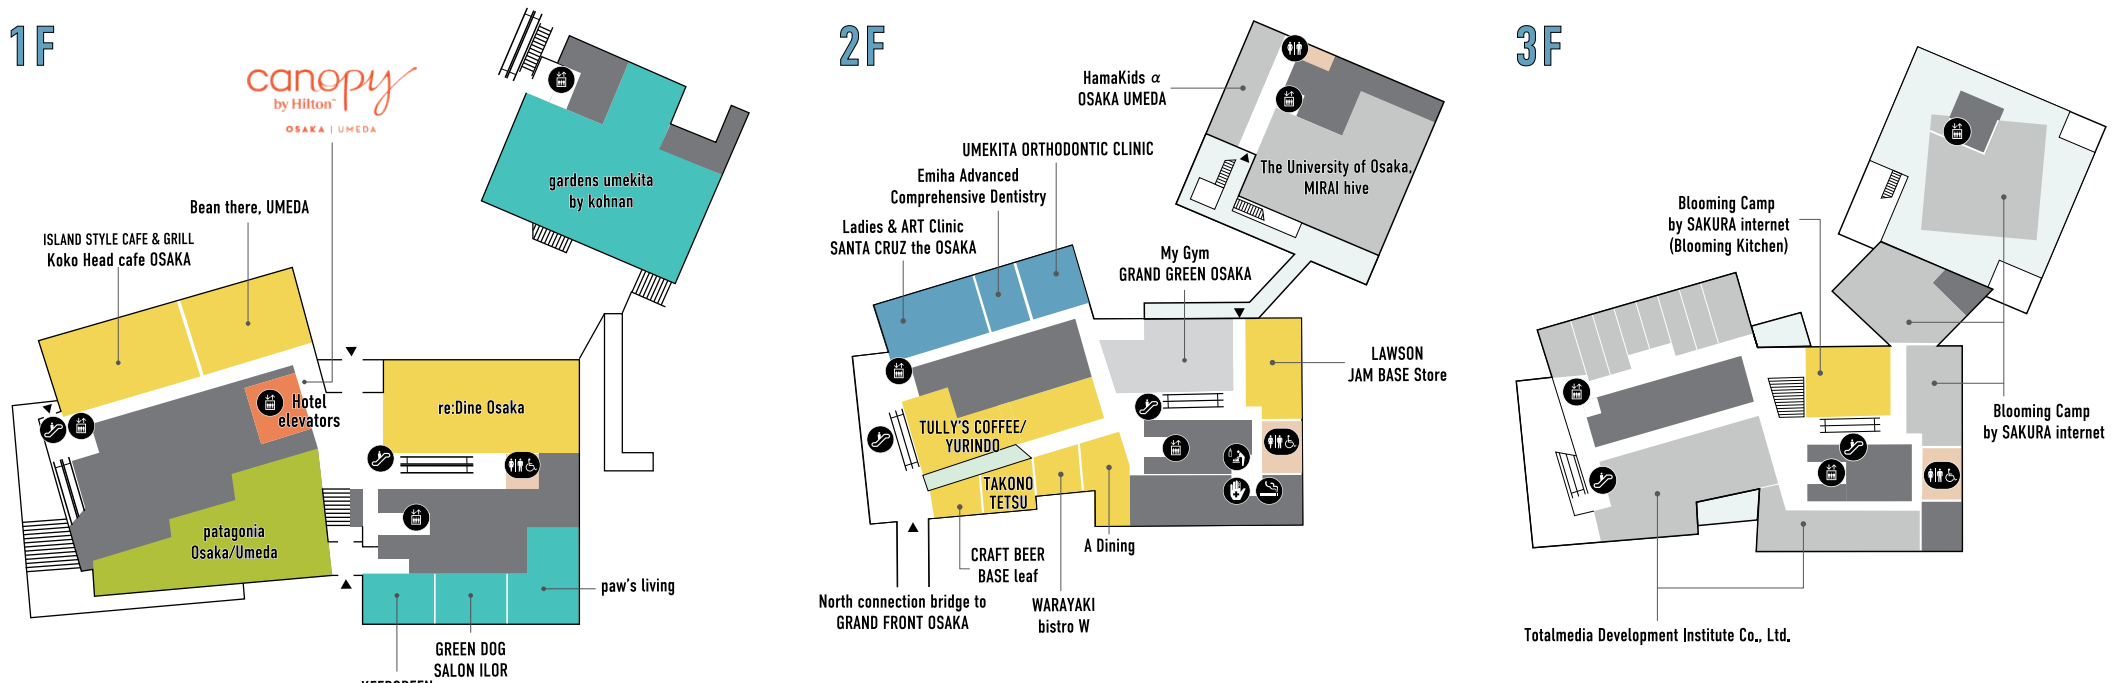

North Building

JAM BASE	
OFFICE+SHOWROOM	2F My Gym GRAND GREEN OSAKA Convenience Store The University of Osaka, MIRAI hive Interactive Space HamaKids α OSAKA UMEDA Kids' & Babies' / Beauty & Services 3F Blooming Camp by SAKURA Internet Interactive Space Totalmedia Development Institute Co., Ltd. Interactive Space
RESTAURANT+CAFE+FOOD	1F reDine Osaka Italian, French, Western-style / Cafe / Bar / Chinese 2F LAWSON JAM BASE Store Convenience Store 3F Blooming Camp by SAKURA Internet (Blooming Kitchen) Cafe
SHOPS & RESTAURANTS	FASHION & FASHION GOODS BEAUTY & SERVICE
INTERIOR & LIFESTYLE	1F patagonia Osaka/Umeda Men's / Women's / Kids' & Babies' / Sporting & Outdoor Goods / Food & Alcohol 2F UMEKITA ORTHODONTIC CLINIC Beauty & Services Emiha Advanced Comprehensive Dentistry Beauty & Services Ladies & ART Clinic SANTA CRUZ the OSAKA Beauty & Services
RESTAURANT+CAFE+FOOD	1F ISLAND STYLE CAFE & GRILL Koko Head cafe OSAKA Western-style / Cafe / Bar 2F A Dining Asian, Global / Dessert / Other CRAFT BEER BASE leaf Cafe / Bar / Food & Alcohol TULLY'S COFFEE Cafe WARAYAKI bistro W Japanese / Italian, French, Western-style TAKONOTETSU Japanese / Other

HOTEL	
29F RECEPTION	Peacock Alley Cafe / Bar Jolie Brasserie Italian, French, Western-style Tsukumi Japanese Pavilion Dessert / Bakery
28F Cakes & Teles Bar	30F Waldorf Astoria Spa Beauty & Services
11F RECEPTION	1F Bean there, UMEDA Cafe / Dessert / Bakery

MIDORI PARTNER

PREMIER PARTNER	Rohto
MAJOR PARTNER	SUNTORY Panasonic NISHIO
MAIN PARTNER	KIRIN MITSUBISHI ELECTRIC Earth hacks & Co. うめきた温泉 ume Kita Onsen Ren
SUPPORTING PARTNER	株式会社日野 Lexus International 株式会社村工務社 株式会社バイオーム 神田通信機株式会社

SERVICES

Website / social media	
Website	https://umekita.com
Instagram	@grand.green.osaka
X	@GGOsakaPR

ACCESS

[Address]	〒520-0011 South Park: 5 Ohtaka-cho, Kita-ku, Osaka North Park: 6 Ohtaka-cho, Kita-ku, Osaka South Building: 5-54 Ohtaka-cho, Kita-ku, Osaka North Building: 6-38 Ohtaka-cho, Kita-ku, Osaka
[Closest train stations]	● JR - Osaka Station (Osaka Loop Line, Kobe Line, Kyoto Line, Takarazuka Line, Osaka East Line) / Kitashinchi Station (JR Tozai Line) ● Hanshu Railway - Osaka Umeda Station (Kobe Main Line, Takarazuka Main Line, Kyoto Main Line) ● Hanshin Electric Railway - Osaka Umeda Station (Hanshin Main Line) ● Osaka Metro - Umeda Station (Midosuji Line) / Higashi-Umeda Station (Tanimachi Line) / Nishi-Umeda Station (Yotsubashi Line)