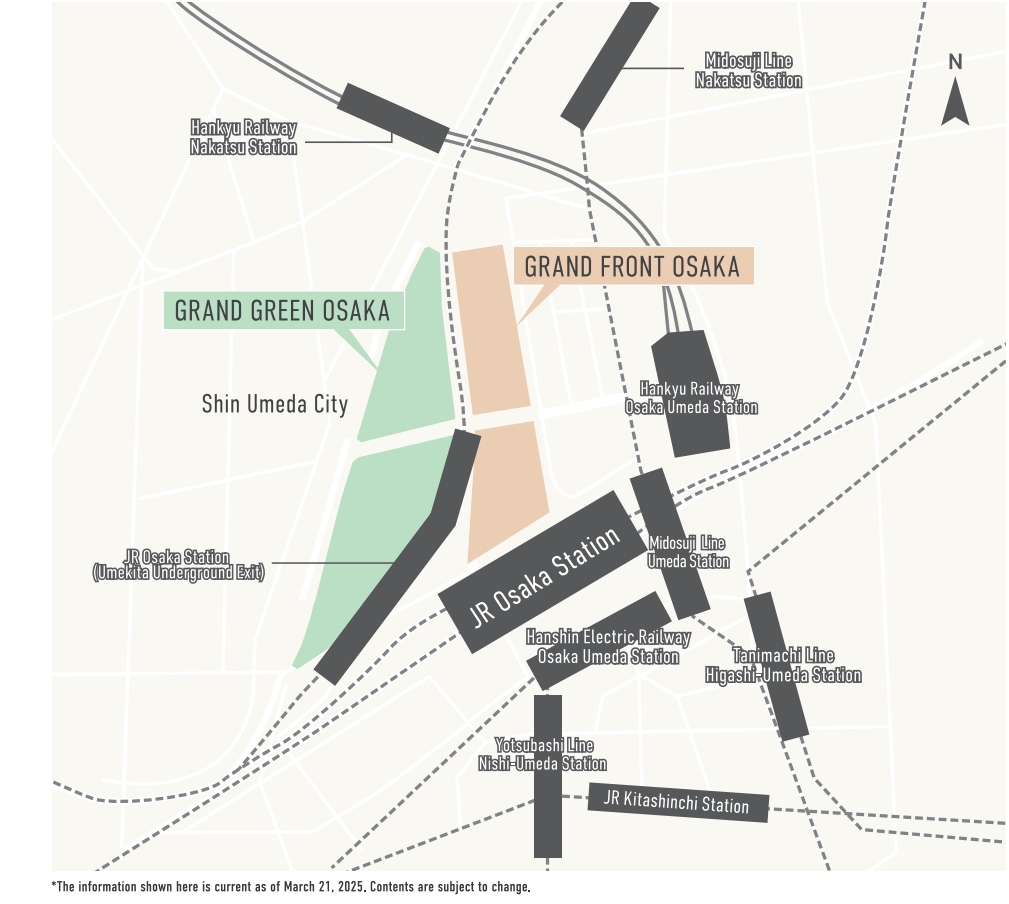

*The information shown here is current as of March 21, 2025. Contents are subject to change.