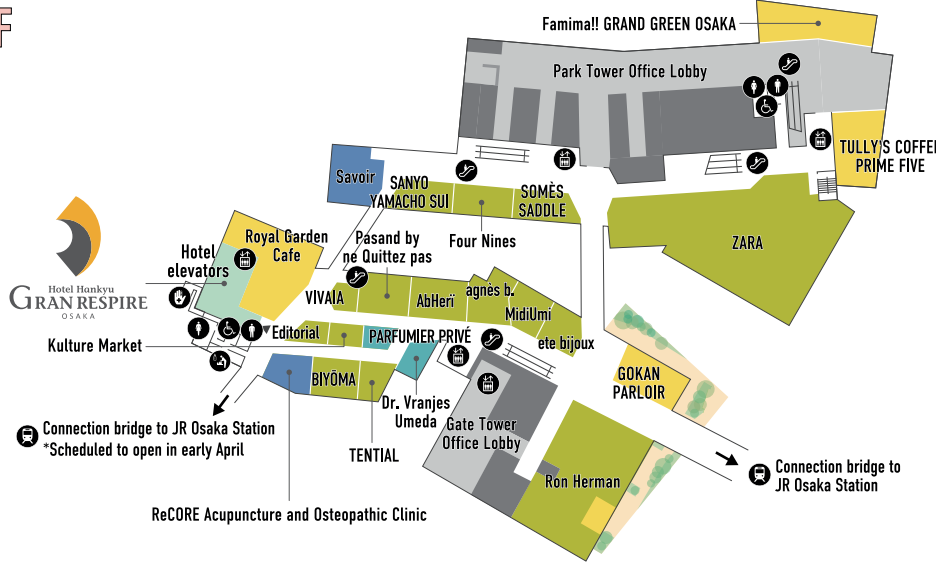

BEAUTY & SERVICE	
2F	ReCORE Acupuncture and Osteopathic Clinic Beauty & Services Savior Beauty & Services

Time Out Market Osaka	
Time Out Bar Bar	Nikutotie&MATSUDA Korean & Yakitori Barbecue
kankokushokudou iru Korean & Takikumi Barbecue	ZAGIN DIVERSITY Japanese
Mal Coffee Roasters Cafe / Dessert	JULIAN+SUCCRE+ACID Cafe / Dessert
WATANABE CURRY Asian, Global	Ayamuya Japanese
KITARO SUSHI Japanese	GI Ran Siumei Chinese
CRITTERS BURGER Italian, French, Western-style	Saboten Taqueria Italian, French, Western-style
PIZZA TIMEWARP @ LACERBA Italian, French, Western-style	Seichiro_NISHIZONO Cafe / Dessert
Passion UODN SANSHU Japanese	Kushiage001 produced by kushiage010 Japanese