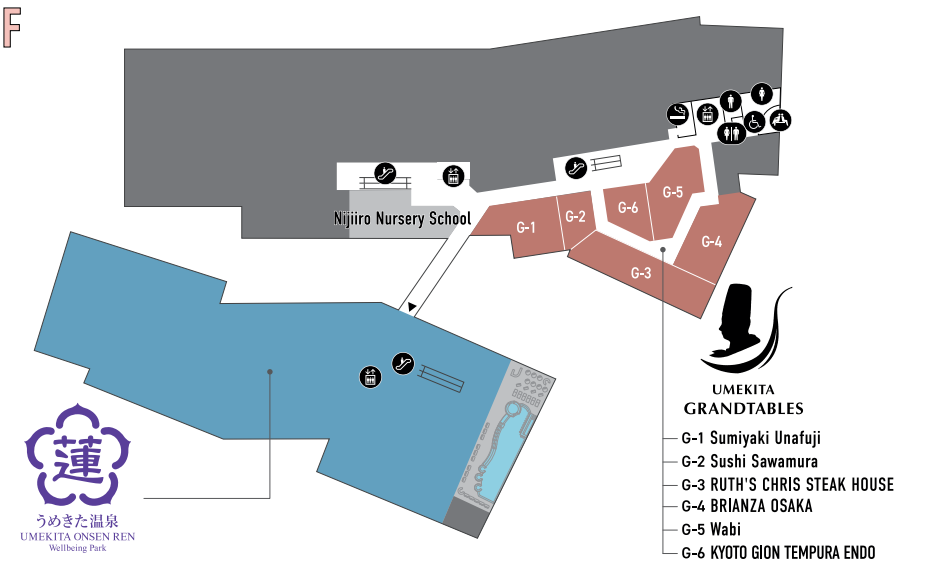

INTERIOR & LIFESTYLE	
1F	SUSgallery Interior & Lifestyle Dr. Vranjes Umeda Fashion Accessories / Interior & Lifestyle PARFUMER PRIVÉ Fashion Accessories / Interior & Lifestyle

JAM BASE	
RECEPTION	UJAJ Bar Cafe / Bar / Dessert / Bakery CC: CARBON COPY Japanese / Italian, French, Western-style / Asian, Global / Dessert / Bakery

OTHERS	
2F	Famima! GRAND GREEN OSAKA Convenience Store Congrés Square Grand Green Osaka Interactive Space
6F	Nishitan ART Clinic UmeKita Beauty & Services *Please enter from the Gate Tower Office Lobby.

GRAND CHEFS' VALLEY	
1F	Noguchi v-1 Chef's Table 0 v-2 Other SUGATA v-3 IFU Huang's Dining v-4 SUSHI HIJIRI v-5 SUSHI URAKI v-6 Leone Yoshikawa Kentaro v-7

HOTEL	
29F RECEPTION	Peacock Alley Cafe / Bar Jolie Brasserie Italian, French, Western-style Tsukumi Japanese Pavilion Dessert / Bakery
28F Cakes & Teles Bar	30F Waldorf Astoria Spa Beauty & Services
11F RECEPTION	1F Bean there, UMEDA Cafe / Dessert / Bakery

WALDORF ASTORIA OSAKA	
29F RECEPTION	Peacock Alley Cafe / Bar Jolie Brasserie Italian, French, Western-style Tsukumi Japanese Pavilion Dessert / Bakery
28F Cakes & Teles Bar	30F Waldorf Astoria Spa Beauty & Services
11F RECEPTION	1F Bean there, UMEDA Cafe / Dessert / Bakery