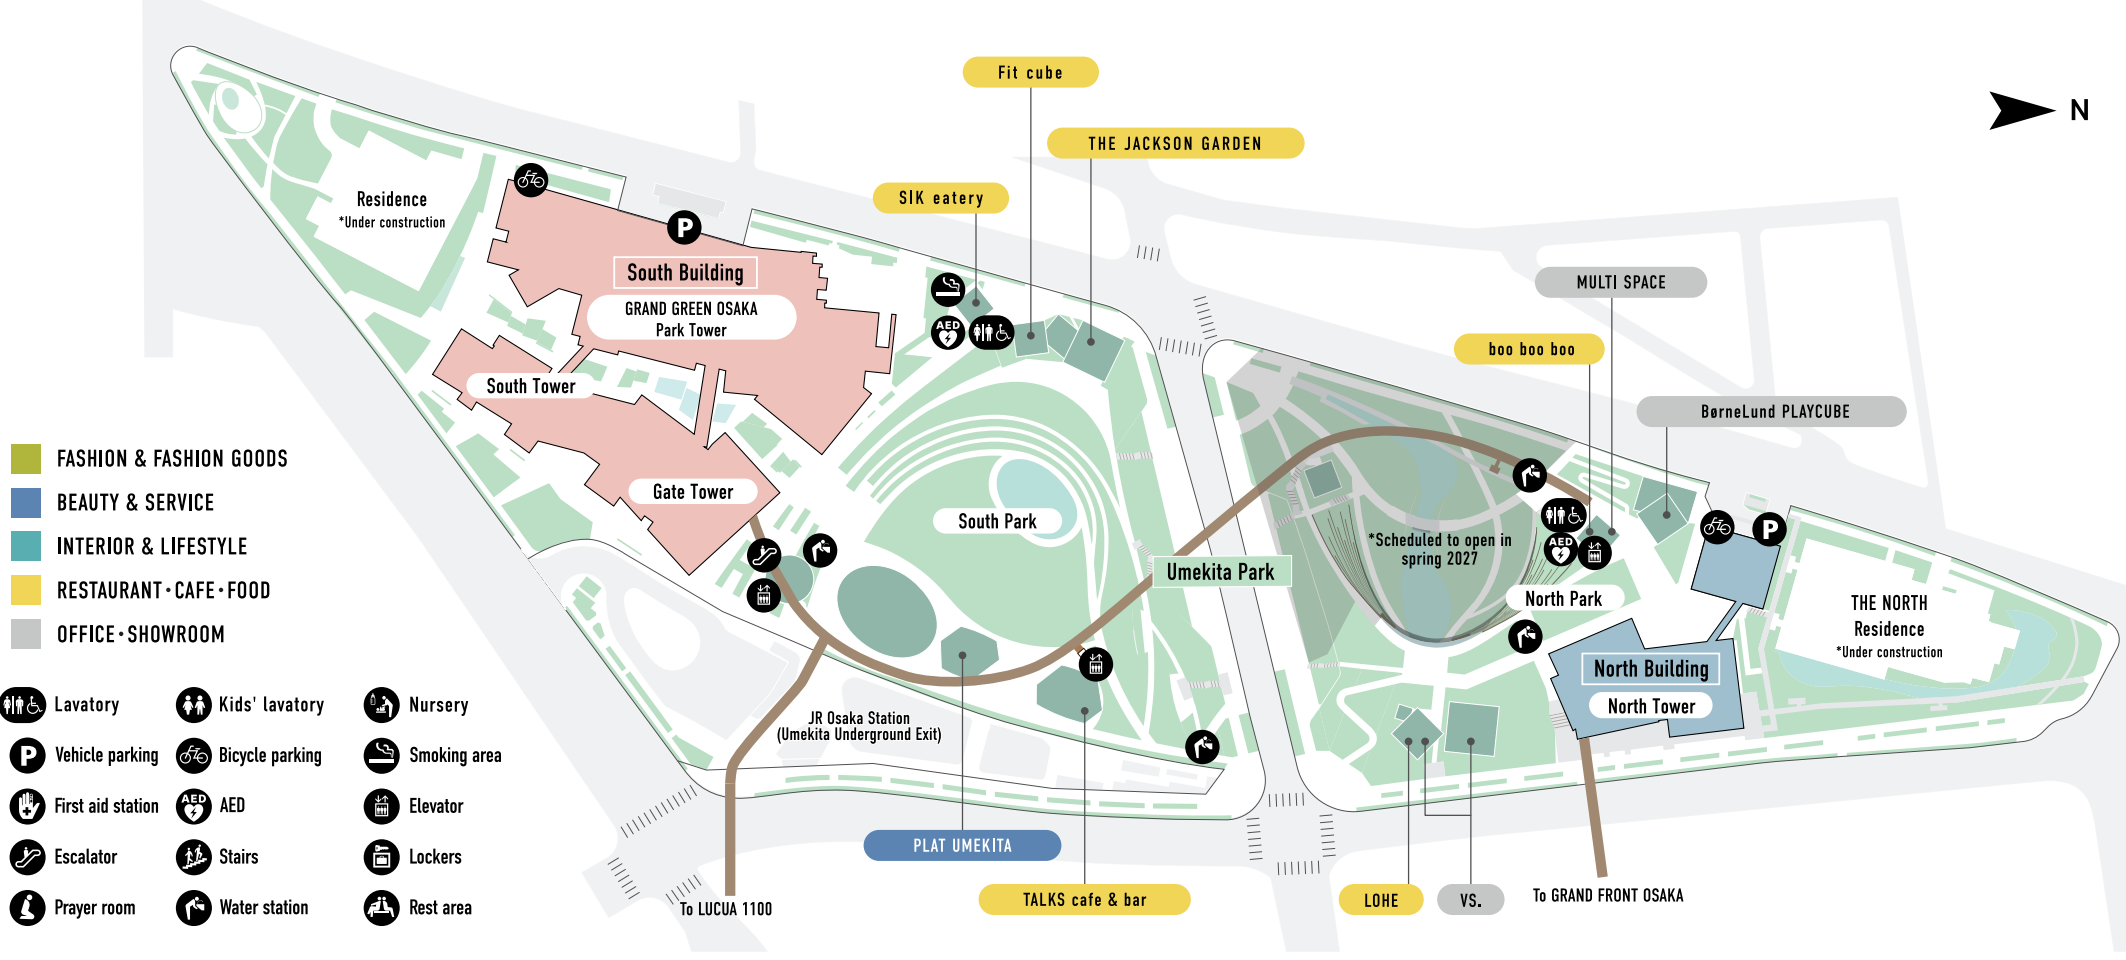

TOWN MAP

FACILITIES IN THE PARK	
JAM BASE	OFFICE+SHOWROOM RESTAURANT+CAFE+FOOD BEAUTY & SERVICE
SHOPS & RESTAURANTS	RESTAURANT+CAFE+FOOD BEAUTY & SERVICE
OTHERS	BEAUTY & SERVICE

SHOPS & RESTAURANTS	
RESTAURANT+CAFE+FOOD	North Park boo boo boo Japanese / Cafe / Other South Park SIK eatery Chinese / Asian, Global / Cafe / Bar South Park TALKS cafe & bar Italian, French, Western-style / Cafe / Bar / Dessert / Bakery / Food & Alcohol South Park THE JACKSON GARDEN Cafe / Dessert / Other
BEAUTY & SERVICE	South Park (PLAT UMEKITA) MIRRORGE OSAKA Interactive Space