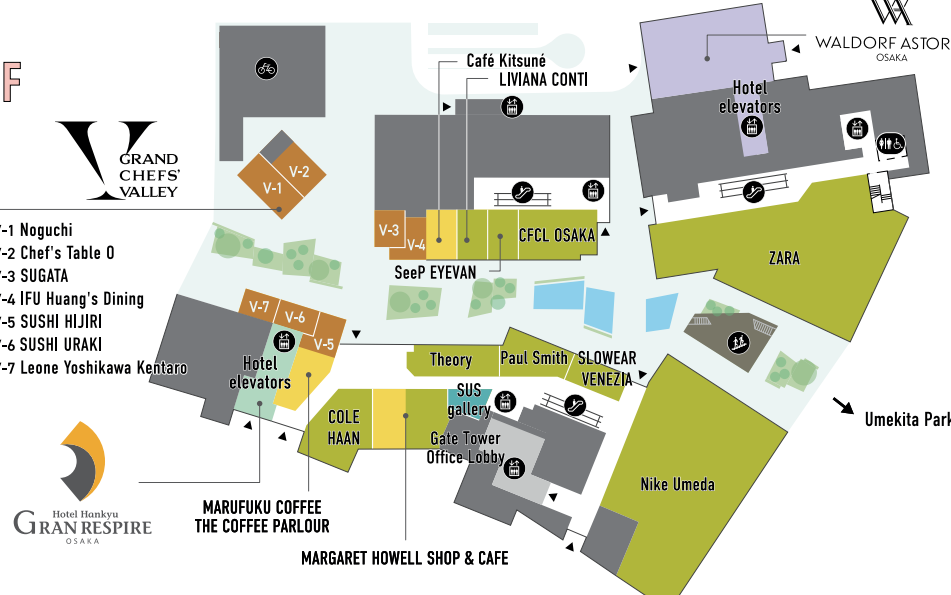

South Building

B1F

2F

BEAUTY & SERVICE	
2F	ReCORE Acupuncture and Osteopathic Clinic Beauty & Services Savior Beauty & Services

Time Out Market Osaka	
Time Out Bar Bar	Nikutotie&MATSUDA Korean & Yakitori Barbecue
kankokushokudou iru Korean & Takikumi Barbecue	ZAGIN DIVERSITY Japanese
Mal Coffee Roasters Cafe / Dessert	JULIAN+SUCCRE+ACID Cafe / Dessert
WATANABE CURRY Asian, Global	Ayamuya Japanese
KITARO SUSHI Japanese	GI Ran Siumei Chinese
CRITTERS BURGER Italian, French, Western-style	Saboten Taqueria Italian, French, Western-style
PIZZA TIMEWARP @ LACERBA Italian, French, Western-style	Seichiro_NISHIZONO Cafe / Dessert
Passion UODN SANSHU Japanese	Kushiage001 produced by kushiage010 Japanese

1F

3F

INTERIOR & LIFESTYLE	
1F	SUSgallery Interior & Lifestyle Dr. Vranjes Umeda Fashion Accessories / Interior & Lifestyle PARFUMER PRIVÉ Fashion Accessories / Interior & Lifestyle

JAM BASE	
RECEPTION	UJAJ Bar Cafe / Bar / Dessert / Bakery CC: CARBON COPY Japanese / Italian, French, Western-style / Asian, Global / Dessert / Bakery

OTHERS	
2F	Famima! GRAND GREEN OSAKA Convenience Store Congrés Square Grand Green Osaka Interactive Space
6F	Nishitan ART Clinic UmeKita Beauty & Services *Please enter from the Gate Tower Office Lobby.

GRAND CHEFS' VALLEY	
1F	Noguchi v-1 Chef's Table 0 v-2 Other SUGATA v-3 IFU Huang's Dining v-4 SUSHI HIJIRI v-5 SUSHI URAKI v-6 Leone Yoshikawa Kentaro v-7

HOTEL	
29F RECEPTION	Peacock Alley Cafe / Bar Jolie Brasserie Italian, French, Western-style Tsukumi Japanese Pavilion Dessert / Bakery
28F Cakes & Teles Bar	30F Waldorf Astoria Spa Beauty & Services
11F RECEPTION	1F Bean there, UMEDA Cafe / Dessert / Bakery