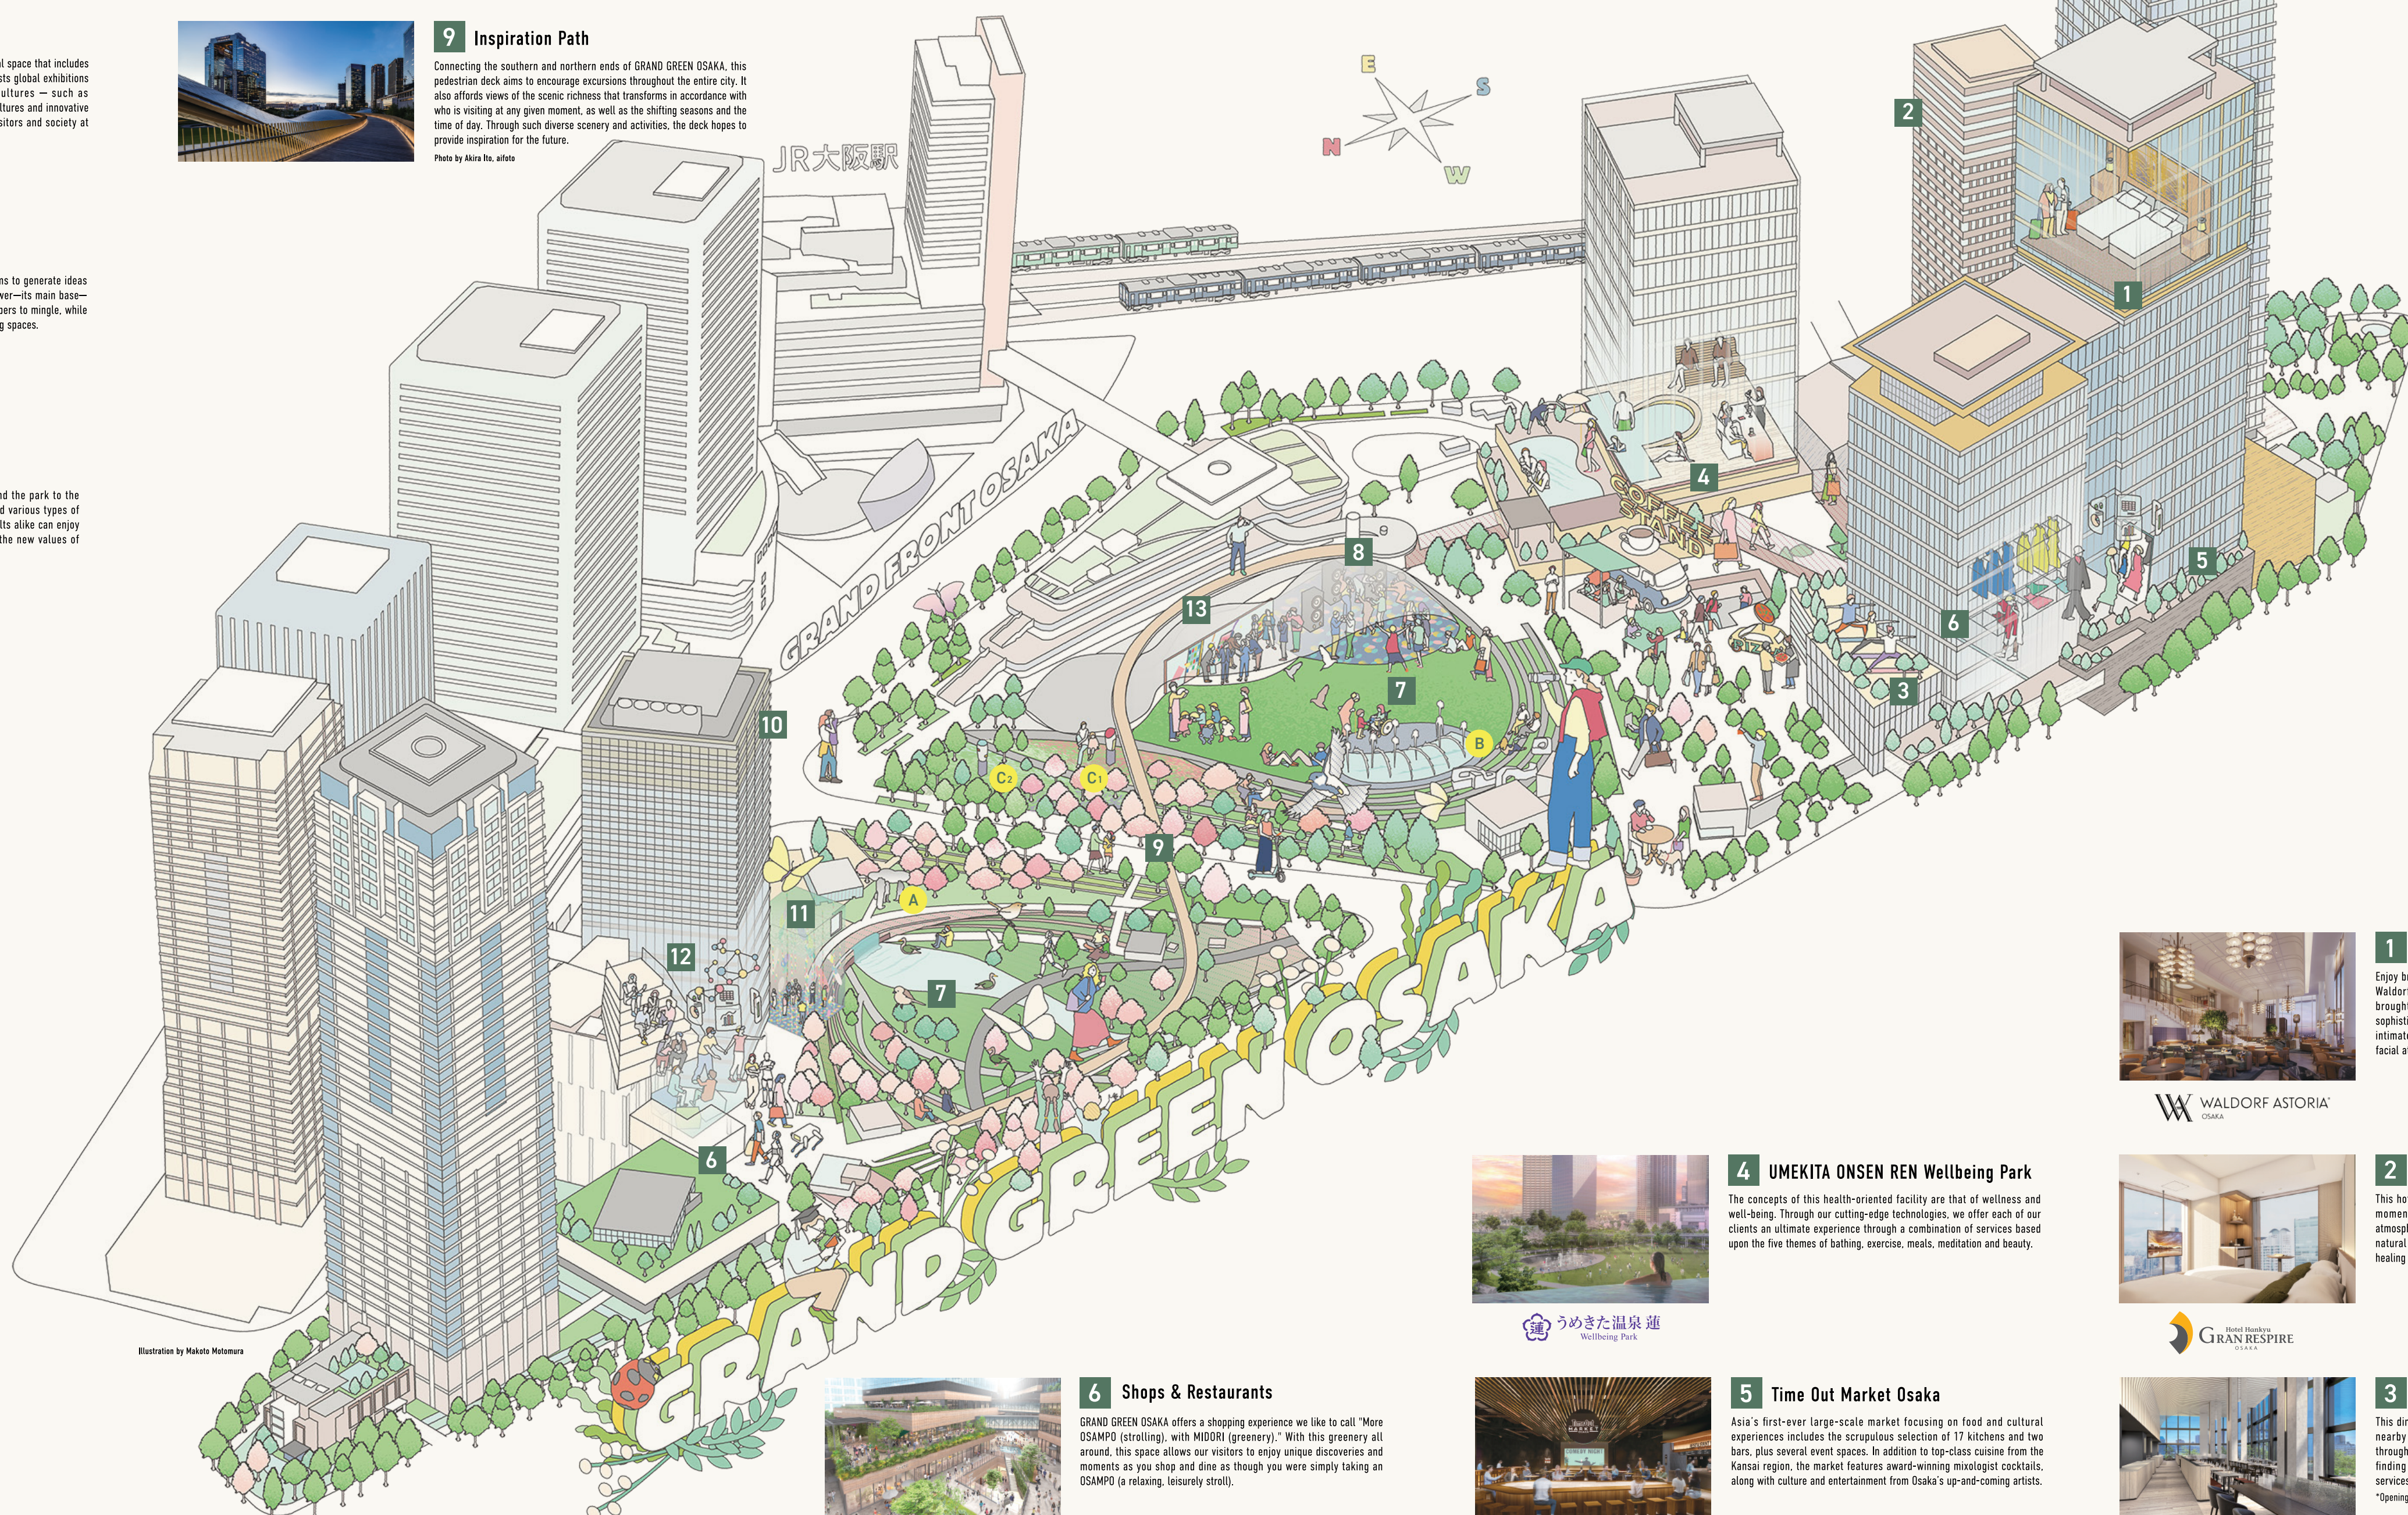

10 Canopy by Hilton Osaka Umeda

11 VS.

VS.

12 JAM BASE

13 PLAT UMEKITA

ART

8 ROHTO HEART SQUARE UMEKITA

9 Inspiration Path

7 Umekita Park

6 Shops & Restaurants

4 UMEKITA ONSEN REN Wellbeing Park

5 Time Out Market Osaka

1 Waldorf Astoria Osaka

2 Hotel Hankyu GRAN RESPIRE OSAKA

3 sorappa