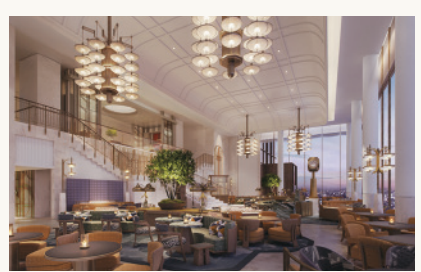

1 Waldorf Astoria Osaka